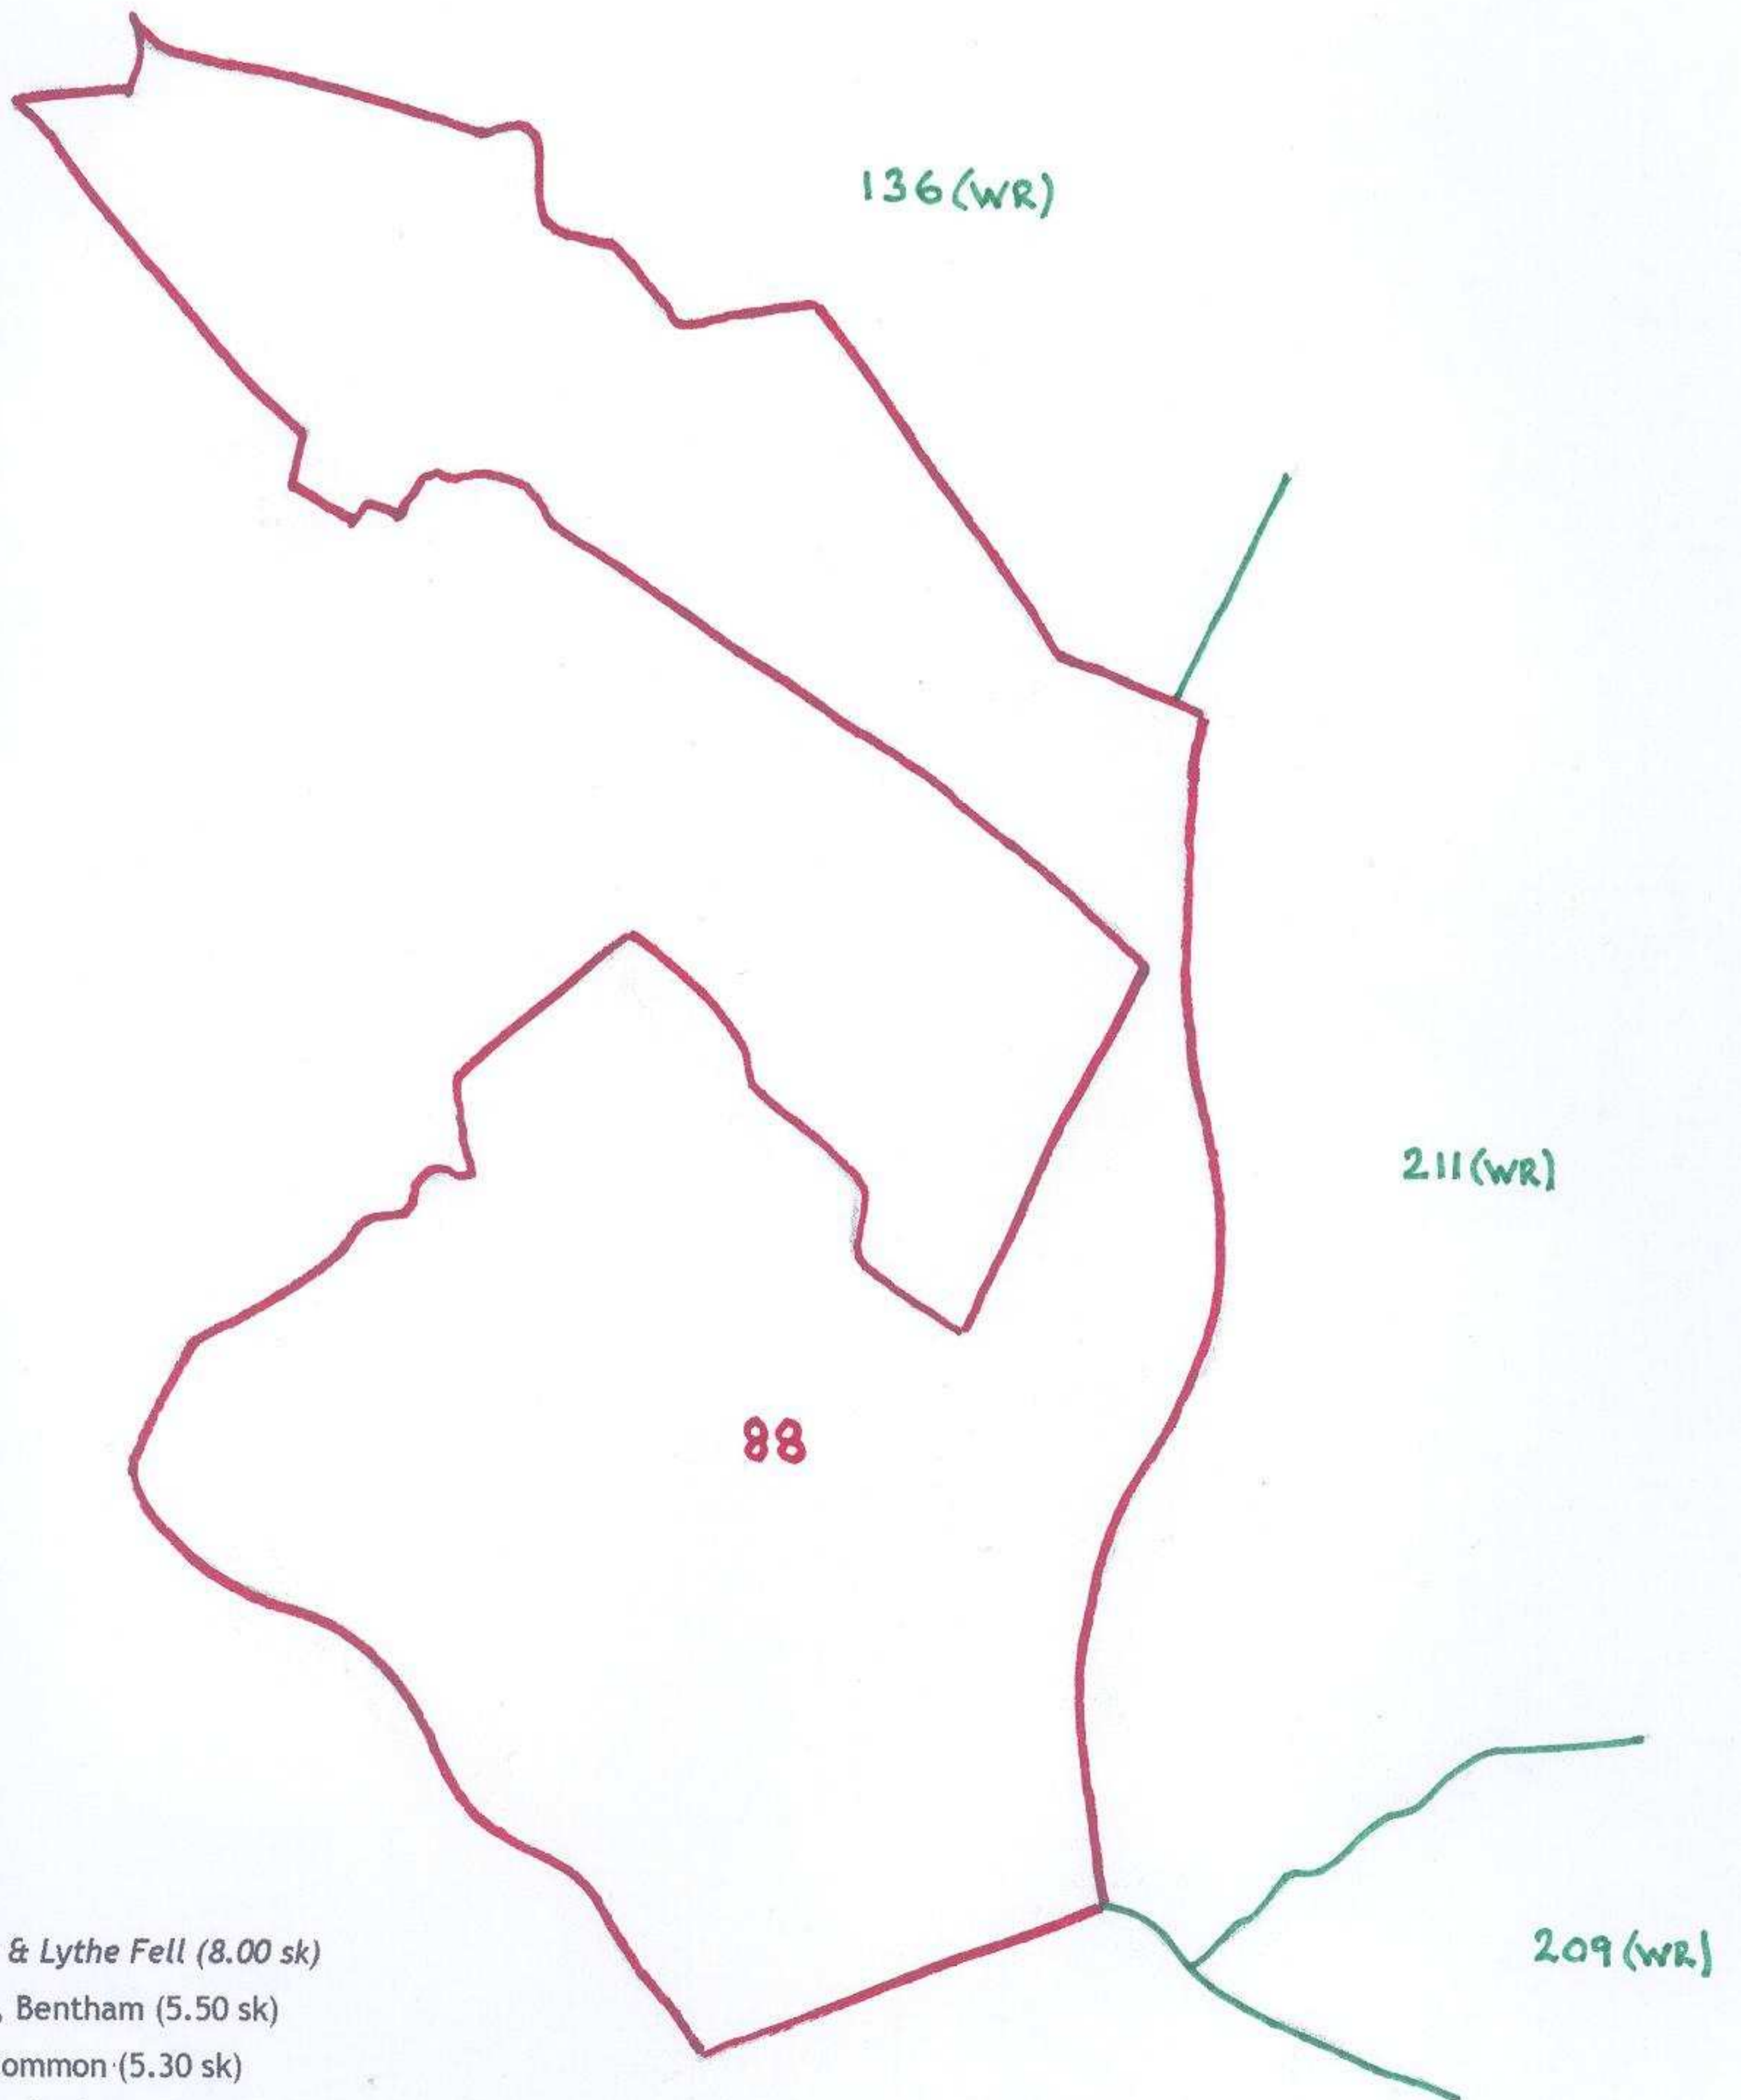

Map 30. Burn Moor & Lythe Fell

- CL 88 Burn Moor & Lythe Fell (8.00 sk)
- CL 136 (WR) Burn Moor, Bentham (5.50 sk)
- CL 209 (WR) Clapham Common (5.30 sk)
- CL 211 (WR) Burn Moor, Clapham (9.49 sk)