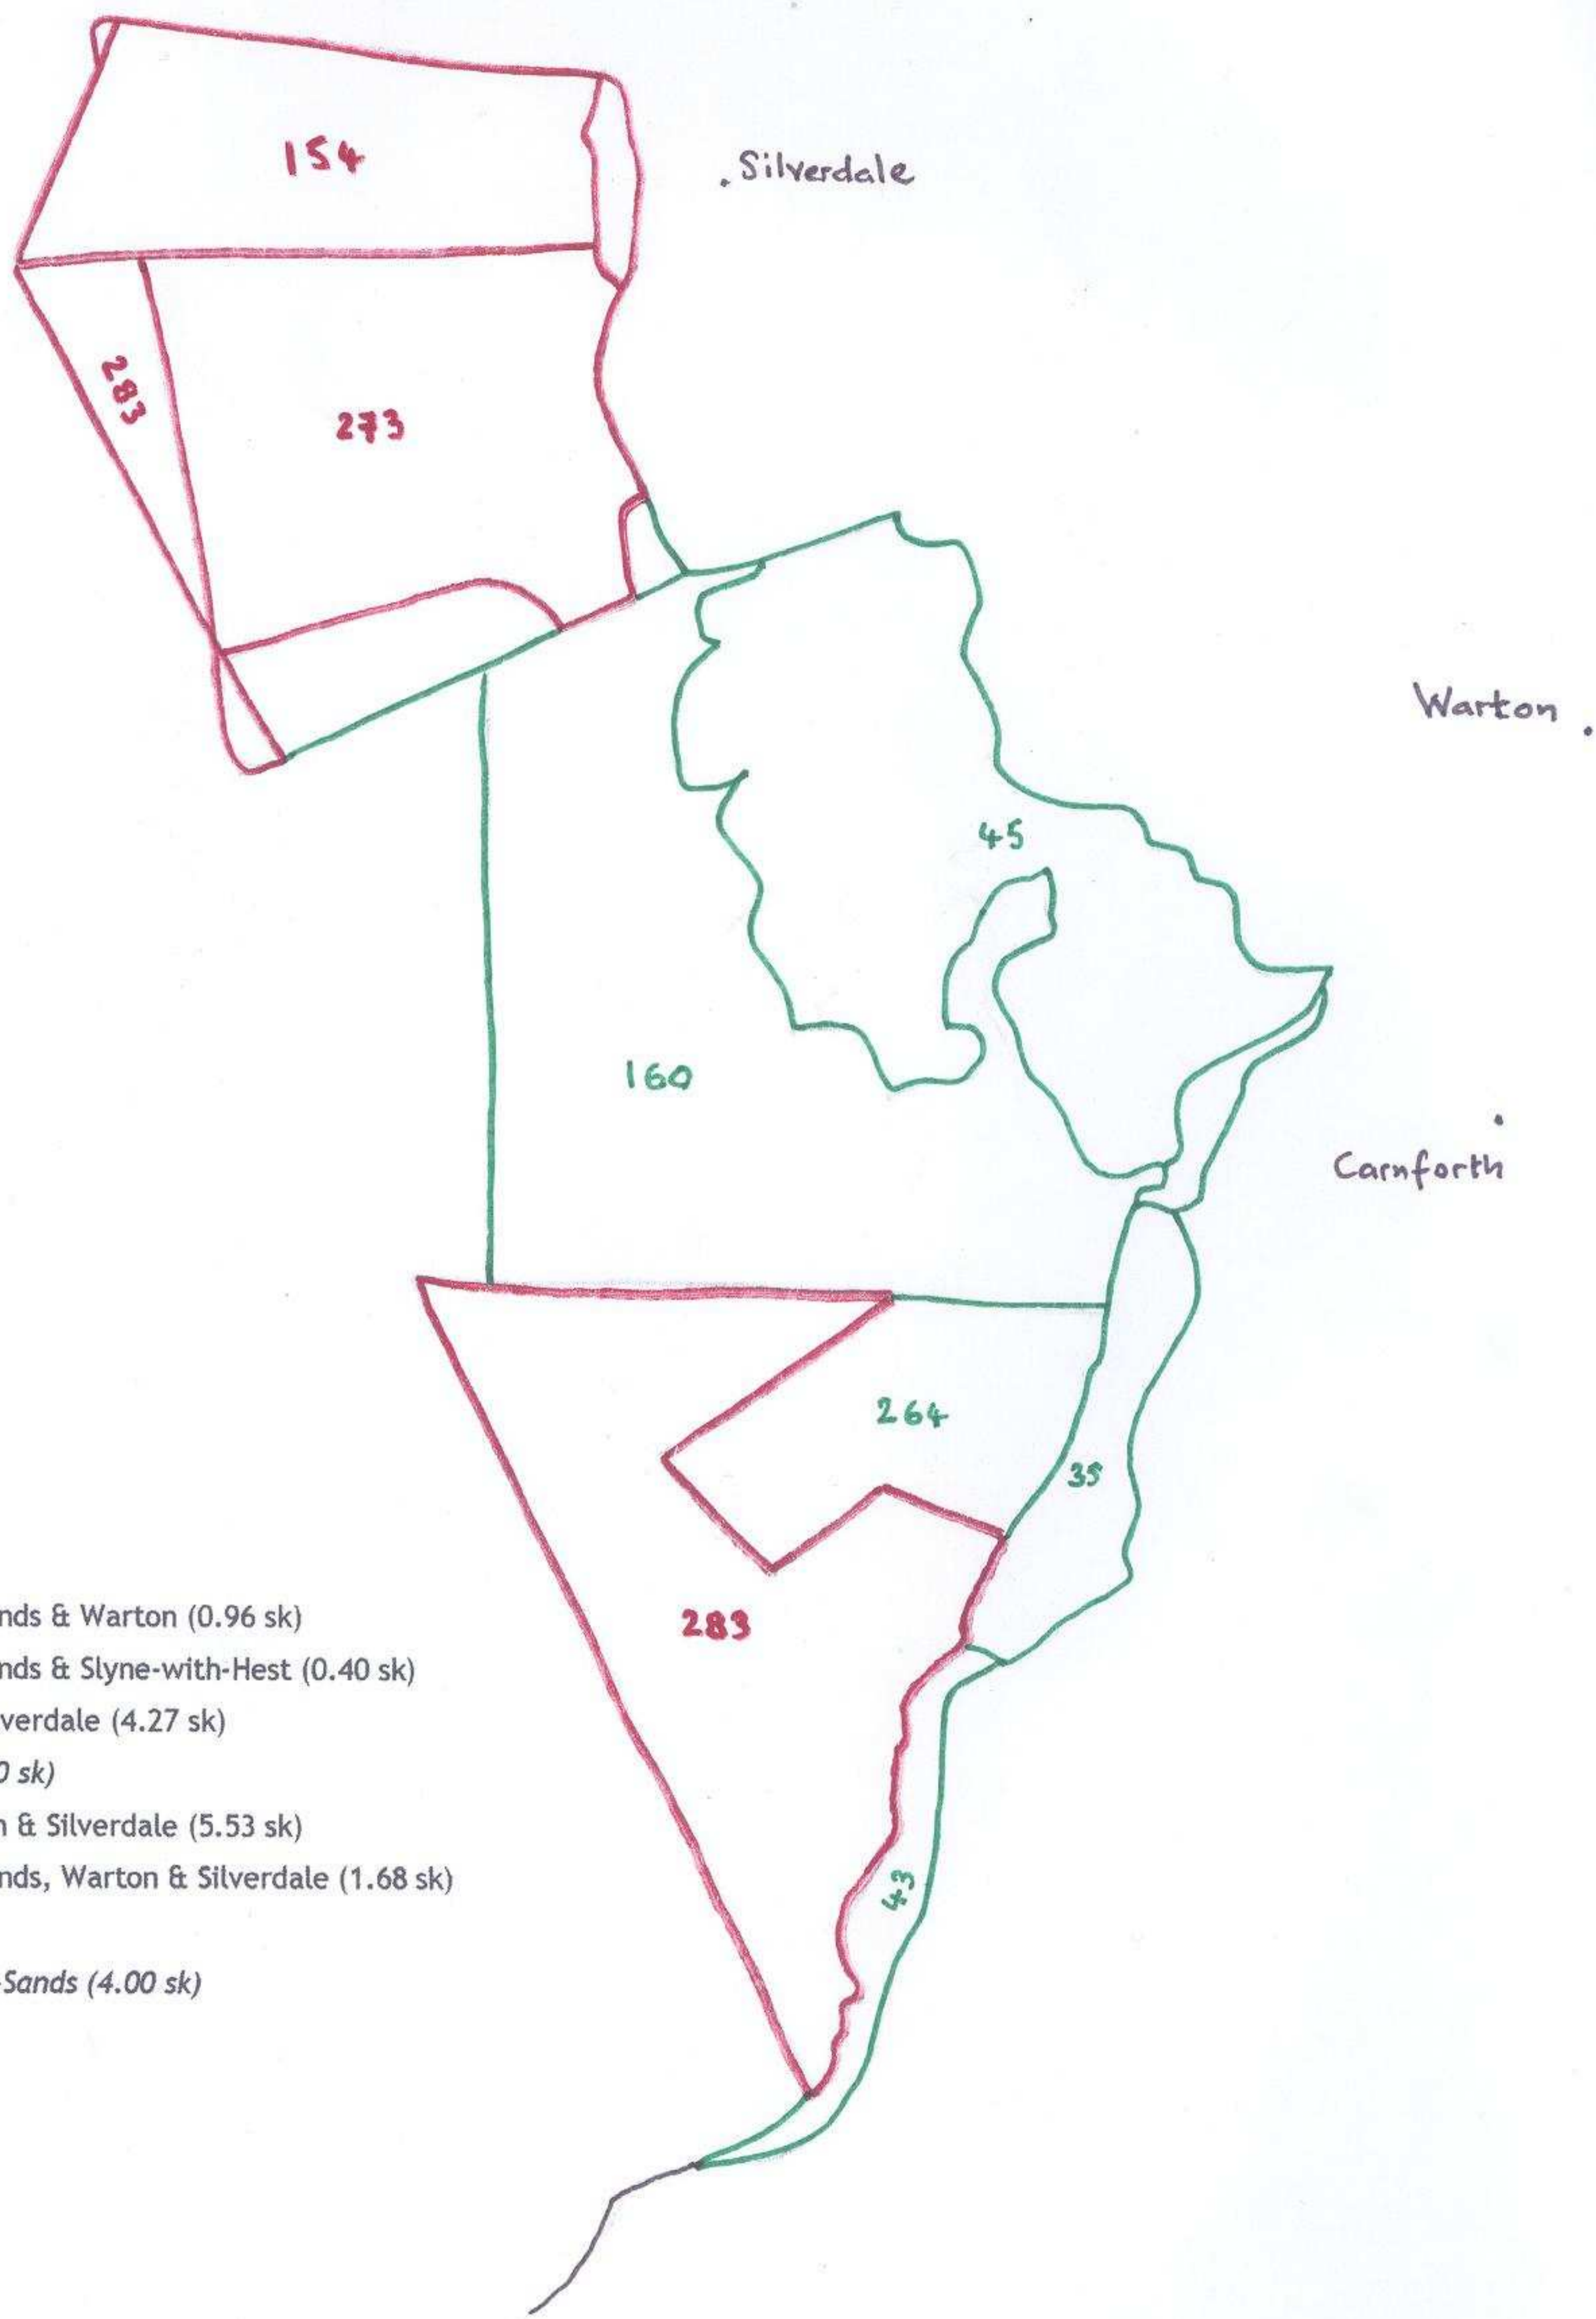

Map 27. Morecambe Bay

- CL 35 Salt Marshes, Bolton-le-Sands & Warton (0.96 sk)
- CL 43 Salt Marshes, Bolton-le-Sands & Slyne-with-Hest (0.40 sk)
- CL 45 Salt Marshes, Warton & Silverdale (4.27 sk)
- CL 154 Silverdale Salt Marsh (2.40 sk)
- CL 160 Warton Salt Marsh, Warton & Silverdale (5.53 sk)
- CL 264 Salt Marshes, Bolton-le-Sands, Warton & Silverdale (1.68 sk)
- CL 273 Arnside Marsh (3.70 sk)
- CL 283 The Salt Marsh, Bolton-le-Sands (4.00 sk)